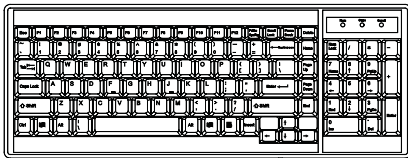

DK117 models w/ KVM

DP KVM		Remote	12-port
	0	0	DK117 - 1201P

DP USB KVM Cable		 CP - 6 (6 ft)
Resolution	16:10 - max. 1920 x 1200	
Support :	16:9 - max. 3840 x 2160 4:3 - max. 1600 x 1200	
** Resolution related to LCD specification		

Standard Keyboard

Ge G keyboard integrated with touchpad

Supporting layouts

America	 United States				
EMEA	 United Kingdom	 Germany	 France	 Spain	 Norway
	 Italy	 Russia	 Switzerland	 Netherlands	 Portugal
Asia	 China	 Japan	 Korea	 Arabia	 Turkey

Keyboard Options

* US layout only

Me Mac keyboard with touchpad

Se S keyboard with touchpad