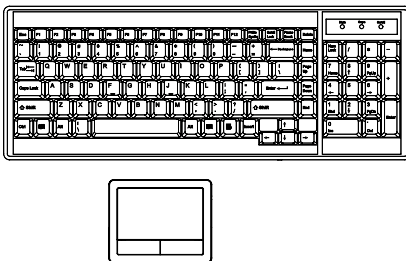

DX117 models w/ KVM

** **IP** console upgrade option for resolution support 1920 x 1080

Cat6 KVM	IP	Remote	8-port	16-port	32-port
	1	0	DX117 - UIP802	DX117 - UIP1602	DX117 - UIP3202
	0	1	DX117 - U802	DX117 - U1602	DX117 - U3202
	0	0	DX117 - U801	DX117 - U1601	DX117 - U3201

Cat6 KVM Dongle

DG - 100P
DP - USB dongle
DG - 100H
HDMI - USB dongle
DG - 100SD
DVI - USB dongle
DG - 100S
VGA - USB dongle
DG - 100
VGA - PS/2 dongle

Resolution : 16:10 - max. 1920 x 1200
Support : 16:9 - max. 1920 x 1080
4:3 - max. 1600 x 1200
** Resolution related to LCD specification

DVI-D KVM	IP	Remote	12-port
	0	0	DX117 - 1201D

DVI-D USB KVM Cable

Resolution : 16:10 - max. 1920 x 1200
Support : 16:9 - max. 1920 x 1080
4:3 - max. 1600 x 1200
** Resolution related to LCD specification

CI - 6 (6 ft)
CI - 15 (15 ft)

Matrix DB-15 KVM	IP	Remote	8-port	16-port
	1	1	DX117 - MIP813	DX117 - MIP1613
	2	1	DX117 - MIP824	DX117 - MIP1624
	0	1	DX117 - M802	DX117 - M1602
	0	2	DX117 - M803	DX117 - M1603
	0	3	DX117 - M804	DX117 - M1604

DB-15 VGA USB KVM Cable

CB - 6 (6 ft)
CB - 10 (10 ft)
CB - 15 (15 ft)

Resolution : 16:10 - max. 1920 x 1200
Support : 16:9 - max. 1920 x 1080
4:3 - max. 1600 x 1200
** Resolution related to LCD specification

Combo DB-15 KVM	IP	Remote	8-port	16-port
	1	0	DX117 - IP802	DX117 - IP1602
	0	1	DX117 - 802	DX117 - 1602
	0	0	DX117 - S801	DX117 - S1601

Standard Keyboard

Ge G keyboard integrated with touchpad

Supporting layouts

America United States

EMEA

United Kingdom	Germany	France	Spain	Norway
Italy	Russia	Switzerland	Netherlands	Portugal

Asia

China	Japan	Korea	Arabia	Turkey

Keyboard Options

* US layout only

Me Mac keyboard with touchpad

Se S keyboard with touchpad