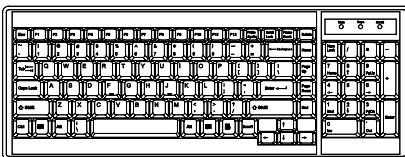

RKP7 / RKP9 models w/ KVM

X stands for 17" or 19" LCD size.

Matrix Cat6 KVM	IP	Remote	8-port	16-port	32-port
	1	1	-	RKPX - MUIP1613	RKPX - MUIP3213
	2	1	-	RKPX - MUIP1624	RKPX - MUIP3224
	0	1	-	RKPX - MU1602	RKPX - MU3202
	0	2	-	RKPX - MU1603	RKPX - MU3203
	0	3	-	RKPX - MU1604	RKPX - MU3204

Combo Cat6 KVM	IP	Remote	8-port	16-port	32-port
	1	0	RKPX - UIP802	RKPX - UIP1602	RKPX - UIP3202
	0	1	RKPX - U802	RKPX - U1602	RKPX - U3202
	0	0	RKPX - U801	RKPX - U1601	RKPX - U3201

Cat6 KVM Dongle

DG - 100P
DP - USB dongle
DG - 100H
HDMI - USB dongle
DG - 100SD
DVI - USB dongle
DG - 100S
VGA - USB dongle
DG - 100
VGA - PS/2 dongle

Resolution 16:9 - max. 1920 x 1080
Support : 4:3 - max. 1600 x 1200

** Resolution related to LCD specification

DVI-D KVM	IP	Remote	12-port
	0	0	RKPX - 1201D

DVI-D USB KVM Cable

Resolution 16:10 - max. 1920 x 1200
Support : 16:9 - max. 1920 x 1080
4:3 - max. 1600 x 1200

** Resolution related to LCD specification

CI - 6 (6 ft)
CI - 15 (15 ft)

Matrix DB-15 KVM	IP	Remote	8-port	16-port
	1	1	RKPX - MIP813	RKPX - MIP1613
	2	1	RKPX - MIP824	RKPX - MIP1624
	0	1	RKPX - M802	RKPX - M1602
	0	2	RKPX - M803	RKPX - M1603
	0	3	RKPX - M804	RKPX - M1604

Combo DB-15 KVM	IP	Remote	8-port	16-port
	1	0	RKPX - IP802	RKPX - IP1602
	0	1	RKPX - 802	RKPX - 1602
	0	0	RKPX - S801	RKPX - S1601

DB-15 VGA USB KVM Cable

CB - 6 (6 ft)
CB - 10 (10 ft)
CB - 15 (15 ft)

Resolution 16:10 - max. 1920 x 1200
Support : 16:9 - max. 1920 x 1080
4:3 - max. 1600 x 1200

** Resolution related to LCD specification

Keyboard

G G keyboard

Supporting layouts

America		United States
EMEA		United Kingdom
		Germany
		France
		Spain
		Norway
		Italy
		Russia
		Switzerland
		Netherlands
		Portugal
Asia		China
		Japan
		Korea
		Arabia
		Turkey