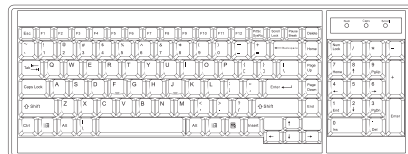

Gb G keyboard with trackball