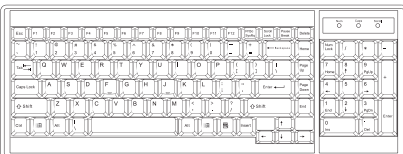

Cat6 Matrix KVM	IP	Remote	8-port	16-port	32-port
	1	1	-	HF117 - MUIP1613	HF117 - MUIP3213
	2	1	-	HF117 - MUIP1624	HF117 - MUIP3224
	0	1	-	HF117 - MU1602	HF117 - MU3202
	0	2	-	HF117 - MU1603	HF117 - MU3203
	0	3	-	HF117 - MU1604	HF117 - MU3204

Cat6 KVM Dongle

DG - 100C
USB-C dongle

DG - 100P
DP - USB dongle

DG - 100H
HDMI - USB dongle

DG - 100SD
DVI - USB dongle

DG - 100S
VGA - USB dongle

Resolution: 16:10 - max. 1920 x 1200
Support **: 16:9 - max. 1920 x 1080
4:3 - max. 1600 x 1200

Cat6 Combo KVM	IP	Remote	8-port	16-port	32-port
	1	0	HF117 - UIP802	HF117 - UIP1602	HF117 - UIP3202
	0	1	HF117 - U802	HF117 - U1602	HF117 - U3202
	0	0	HF117 - U801	HF117 - U1601	HF117 - U3201

DB-15 Combo KVM	IP	Remote	8-port	16-port
	1	0	HF117 - IP802	HF117 - IP1602
	0	1	HF117 - 802	HF117 - 1602
0	0	HF117 - S801	HF117 - S1601	

DB-15 VGA USB KVM Cable

CB - 6 (6 ft)

CB - 10 (10 ft)

CB - 15 (15 ft)

Resolution: 16:10 - max. 1920 x 1200
Support **: 16:9 - max. 1920 x 1080
4:3 - max. 1600 x 1200

DB-15 USB Hub KVM	IP	Remote	8-port
	1	0	HF117 - IP802H
	0	1	HF117 - 802H
	0	0	HF117 - 801H

IP Console

High Performance KVM Access Over IP

Connector :	RJ45
User management :	1 x active user, 15-user login
Network protocol :	DHCP / BOOTP / DNS
Security :	TLS 1.3, AES, LDAP, Active Directory (AD), HTTP(s)
Browser :	Chrome, Firefox, Edge, etc.
Resolution :	16:9 - max. 1920 x 1080 / 16:10 - max. 1920 x 1200 / 4:3 - max. 1600 x 1200

Standard Keyboard

Ge G keyboard with touchpad